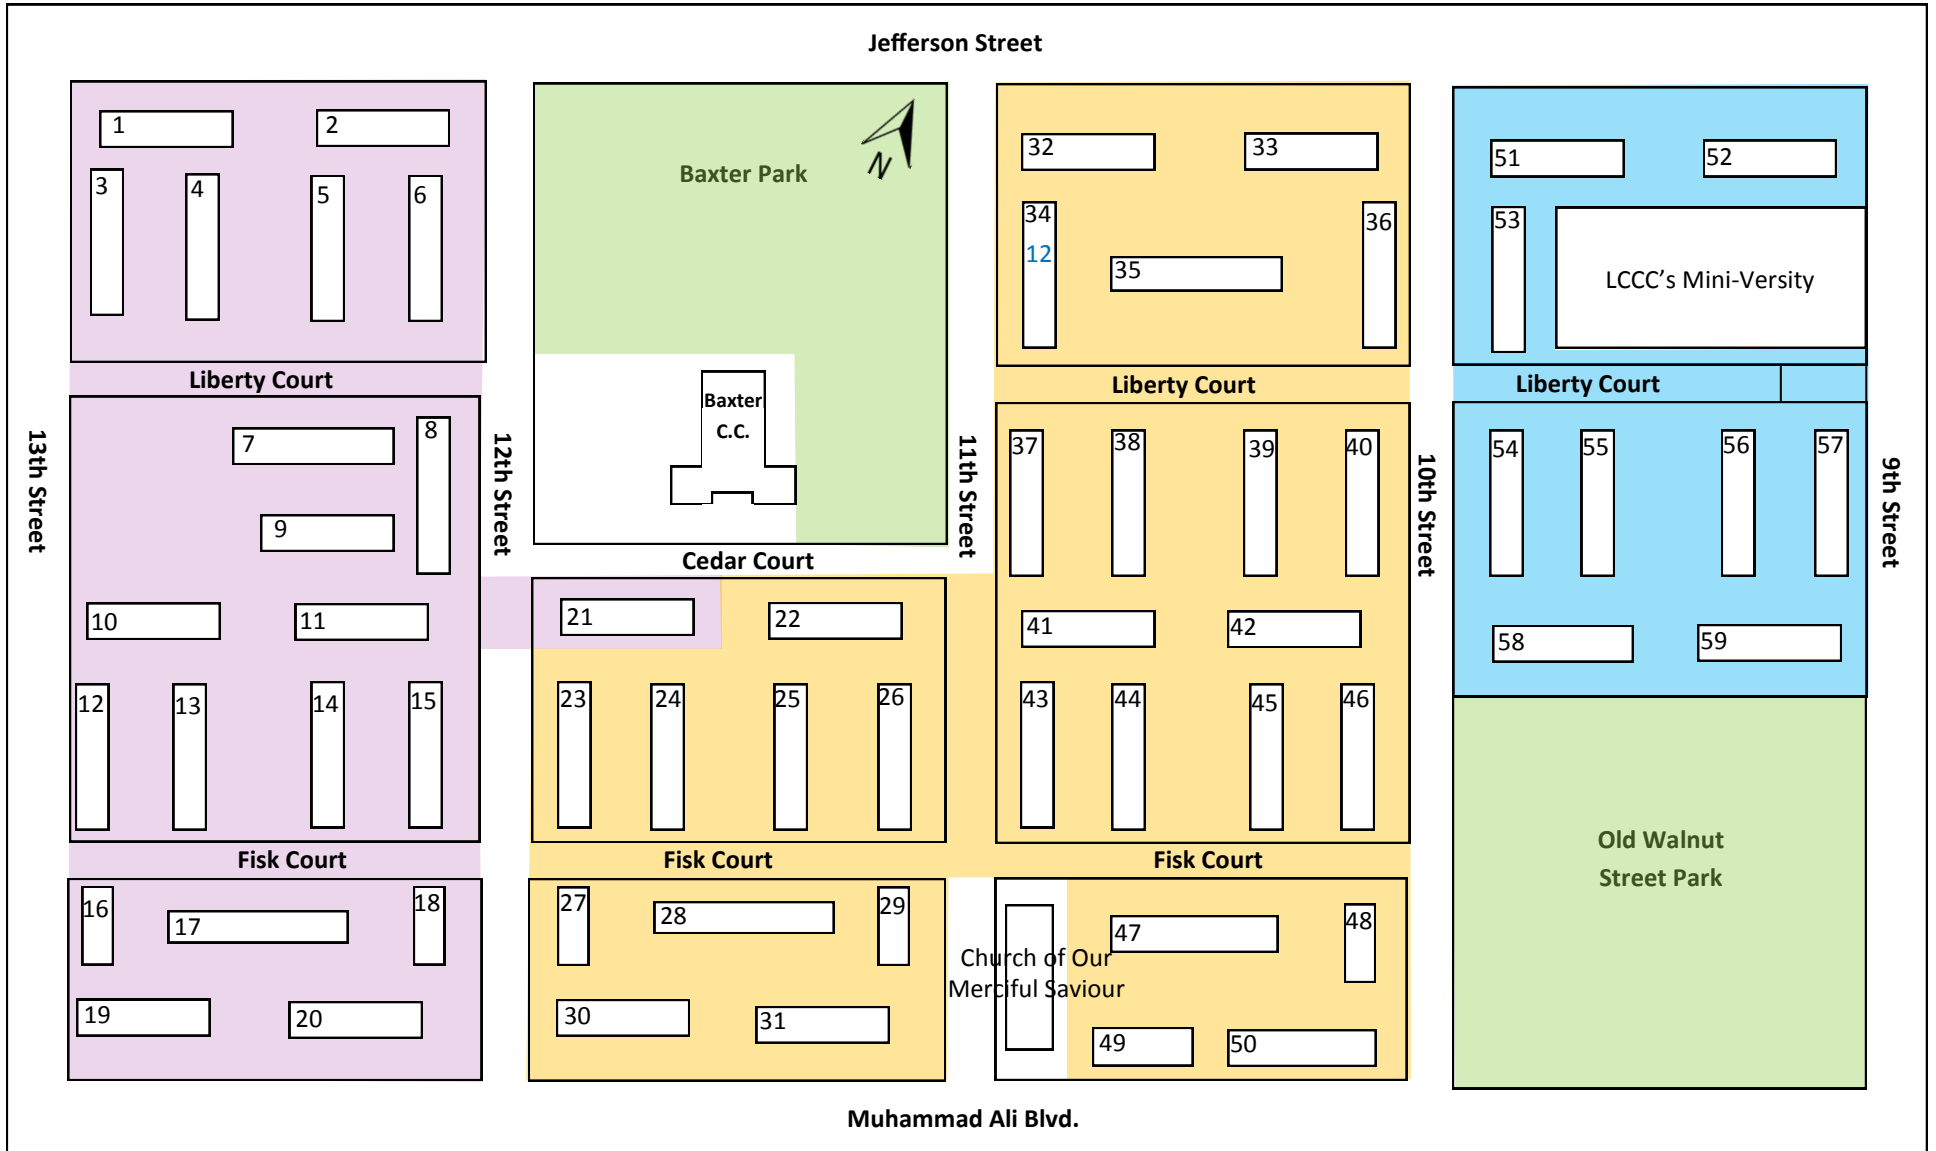

Beecher Terrace Demolition Plan- Revised 4-24-2018

Phase III Demo
 267 Dwelling units
 2 Non-dwelling units

Phase II Demo
 370 Dwelling units
 8 Non-dwelling units

Phase I Demo
 121 Dwelling units